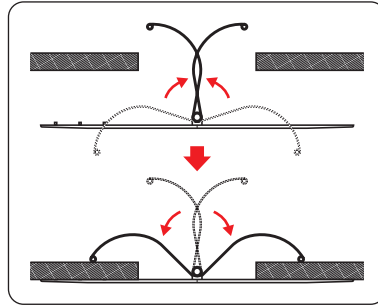

blank plate (corner type)

color: off-white

- ceiling's unnecessary square hole for the purpose of the plate.
- simply attach to the ceiling by hanging the spring.
- can be attached to the sloped ceiling or the wall.

品番	適用	適合開口		適合天井厚	入数	希望小売価格(税抜)
		天井取付時	傾斜天井・壁面取付時			
DLBPK-L	天井・傾斜天井・壁面用	□200~□300	□200・□250・□300	25mm迄	1	2,980