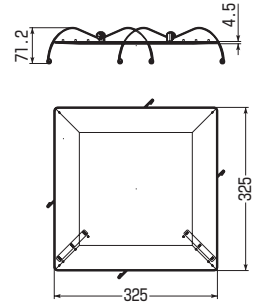

blank plate (corner type)

color: off-white

- ceiling's unnecessary square hole for the purpose of the plate.
- simply attach to the ceiling by hanging the spring.
- can be attached to the sloped ceiling or the wall.

品番	適用	適合開口		適合天井厚	入数	希望小売価格(税抜)
		天井取付時	傾斜天井・壁面取付時			
DLBPK-L	天井・傾斜天井・壁面用	□200~□300	□200・□250・□300	25mm迄	1	2,980